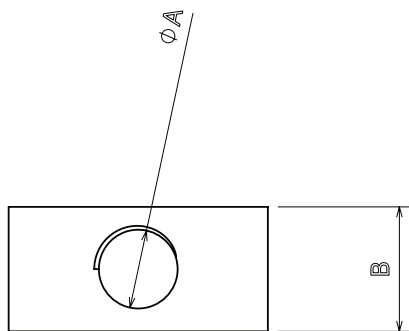

**PRODUCT CODE: WN8**  
WEDGE NUT

**DESCRIPTION**

M8 Wedge Nut

**FINISH**

BZP

**MATERIAL**

Steel

**PACKAGING**

Packed in qty 100

**ADDITIONAL NOTES**

Isometric view

	A	B	C	D
WN6	M6	12	25	18
WN8	M8	12	25	18
WN10	M10	12	25	18

TOP VIEW

SIDE VIEW